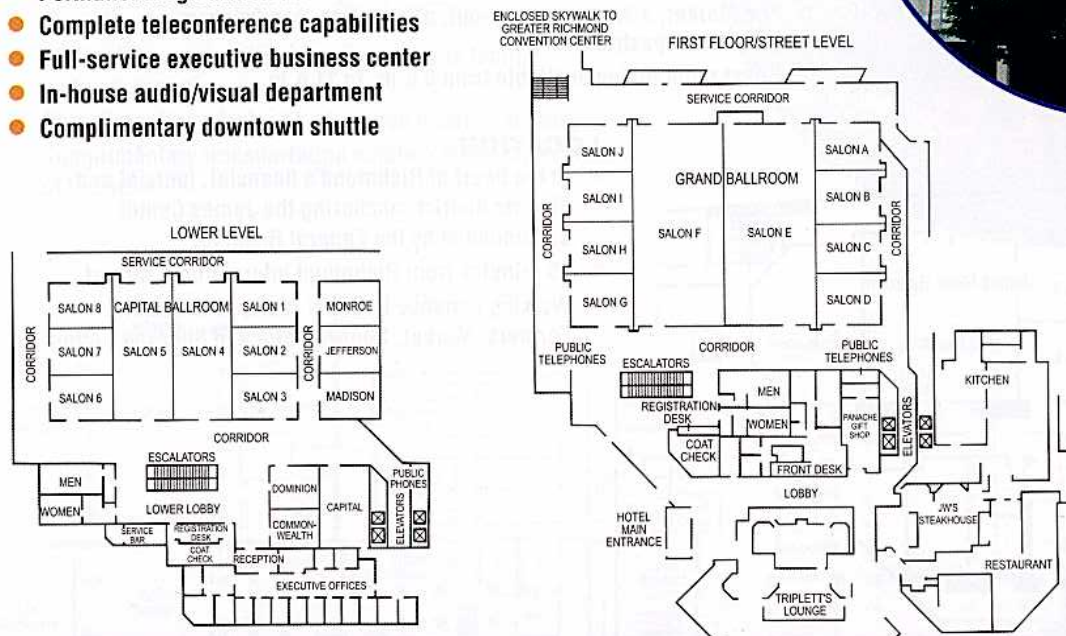

Richmond Marriott

500 E. Broad St., Richmond, VA 23219 • (804) 643-3400 Fax: (804) 788-1230 • www.marriott.com

Located in the heart of downtown, the Marriott is adjacent to the Convention Center and located steps away from the Richmond Coliseum. It is Richmond's largest convention hotel.

AMENITIES

- Walking distance to a wide array of historical and cultural attractions
- Next to the 6th Street Market Place, offering a variety of dining
- 401 guest rooms with 10 suites and two concierge levels
- Adjacent to Greater Richmond Convention Center
- Extensive health club, indoor pool and Jacuzzi
- 10 minutes from Richmond International Airport
- Professional convention services department
- Permanent registration desks and offices
- Complete teleconference capabilities
- Full-service executive business center
- In-house audio/visual department
- Complimentary downtown shuttle

Meeting Space	Sq. Ft.	Reception	Banquet	Theater	Classroom	Conference	U-Shape
Grand Ballroom	15,092	2,000	1,120	1,600	840	---	---
Salon A-D, G-J	762	65	40	70	32	20	14
AB,BC,CD, GH, HI or IJ	1,535	140	80	140	70	28	30
ABC, BCD, GHI, HIJ	2,308	220	110	210	100	--	36
ABCD or GHIJ	3,071	300	140	320	130	--	50
E&F (each)	4,475	600	280	390	200	--	--
ABCDE or EFGHIJ	7,546	900	470	760	400	--	--
Capital Ballroom	7,919	1,000	650	900	400	--	--
Salons 1-3 & 6-8 (each)	683	62	40	55	26	16	14
Salons 4 & 5 (each)	1,906	200	100	190	80	36	40
Salons 1-2,2-3,6-7 or 7-8 (comb.)	1,365	120	70	110	55	30	24
Salons 1-2-3 or 6-7-8 (comb.)	2,047	220	100	180	85	--	44
Salons 1-2-3-4 or 5-6-7-8 (comb.)	3,954	450	230	300	160	--	--
Salons 1-2-3-4-5 or 4-5-6-7-8	5,860	700	340	500	250	--	--
Madison, Jefferson & Monroe (each)	618	60	30	50	24	14	16
Dominion	495	45	30	45	20	14	14
Commonwealth	440	45	30	45	20	14	14
Dominion & Commonwealth	939	60	50	90	34	24	20
Capitol	988	60	50	70	40	24	22
Executive Boardroom	624	--	--	--	--	12	--